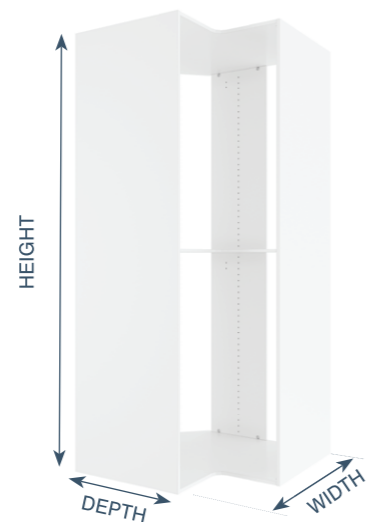

Mist

Storm

Cove

Cabinet Shell – Depth

Cabinet Shell – Width

Cabinet Shell – Height

Corner Shell

2048mm H x 900mm W