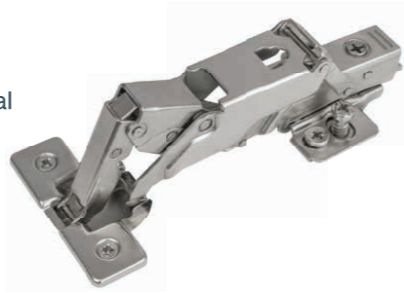

Lugna cabinet doors come with lip pull handles as standard.

Soft Close Hinges Hinges are sold separately.

110° Hinge
Our standard door hinge.

S 0597229

165° Hinge
Use when you want internal drawers behind your door.