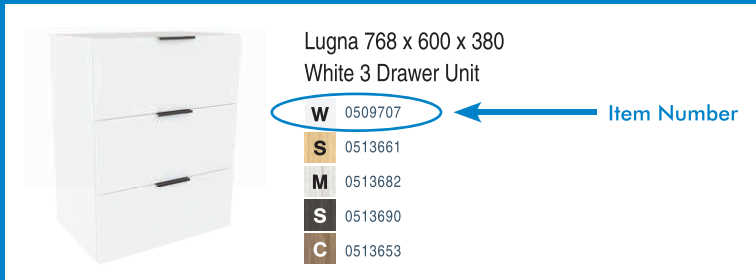

How It Works

It's as simple as 1,2,3! Follow the steps shown to purchase or order your product. If you need further advice, speak to a team member at the Special Orders Desk in-store.

---

1. Select The Product You Want

View the extensive range available in this brochure or online. Use the number shown below to order your product online or in-store.

---

2. Order Online or at the Special Orders Desk

After you have selected the product you want, take this brochure to the Special Orders Desk or order online at Bunnings website.

---

3. Get It Home

We Will Deliver

Delivery to your home or site can be arranged online or in-store when purchasing your products.

Pick-Up In-Store

If you decide to pick-up in-store and need help to get it home, you can:

- borrow a courtesy trailer
- hire a vehicle

Check with your local Bunnings store for availability.