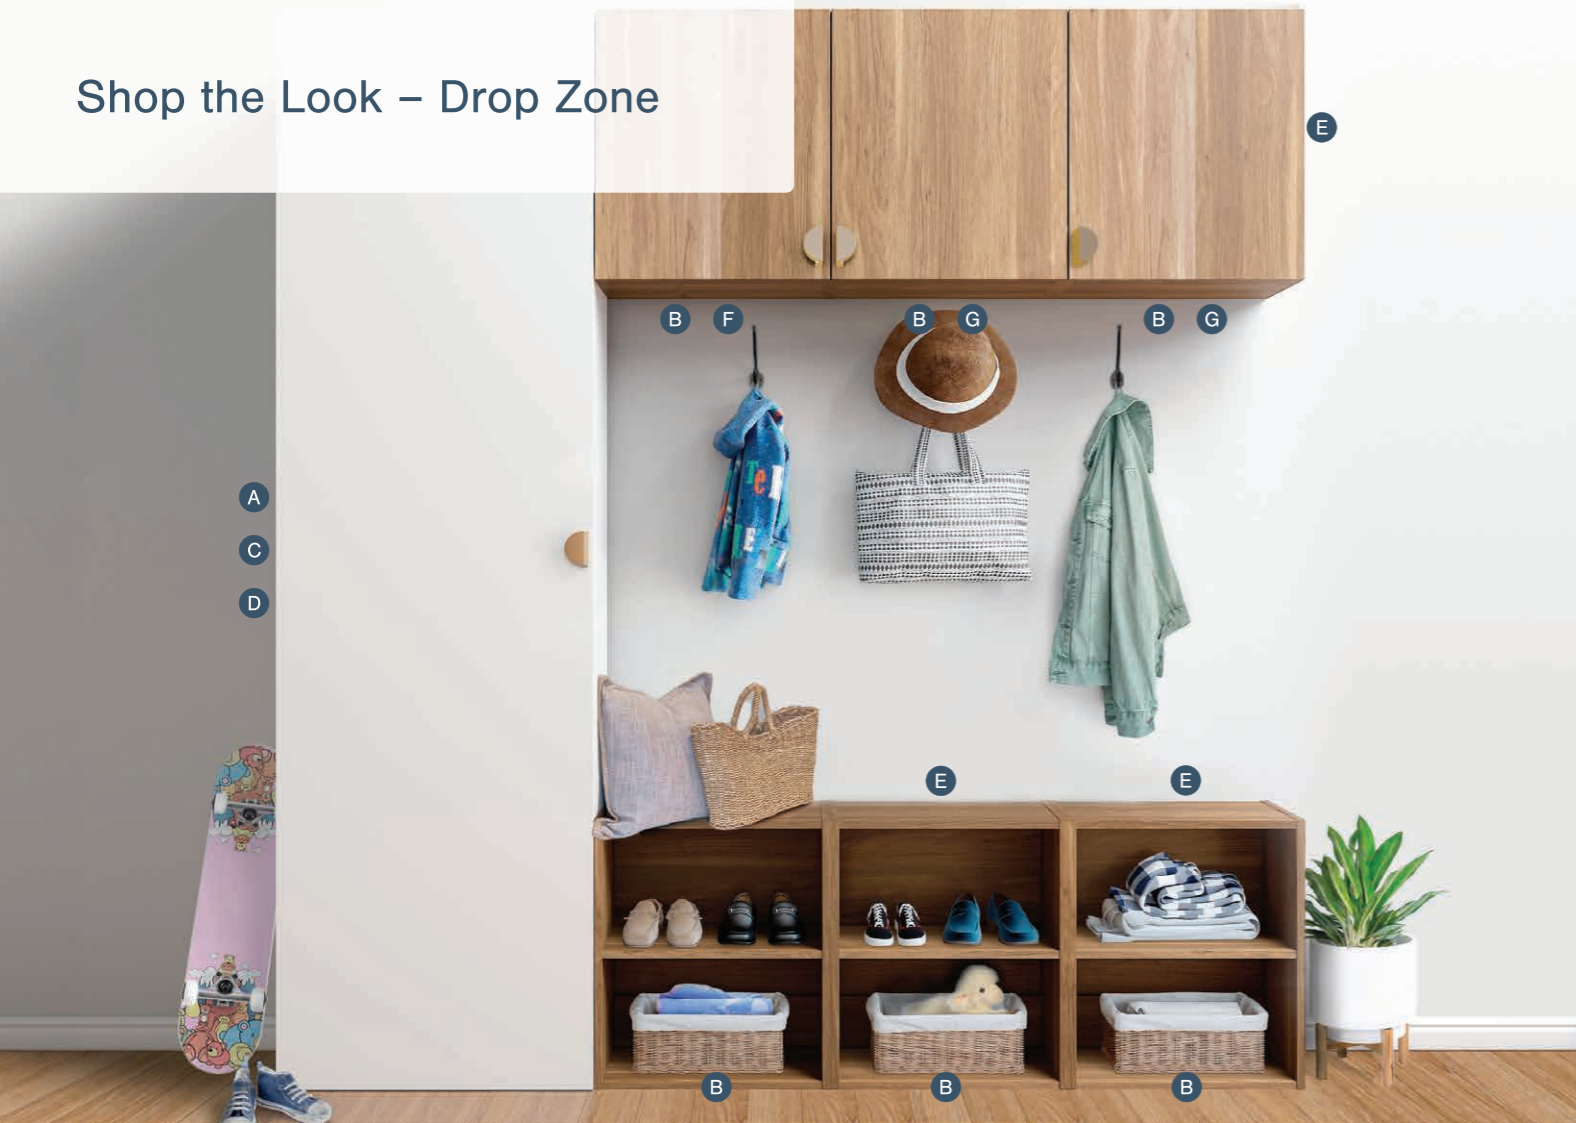

Shop the Look – Drop Zone

Shop the Look – Kids Storage

STEP 1 Cabinet Shell

A Cabinet Shell
2048mm H
600mm W
580mm D

W 0430522
S 0431270
M 0431166
S 0430872
C 0430725

B Cabinet Shell
512mm H
450mm W
580mm D