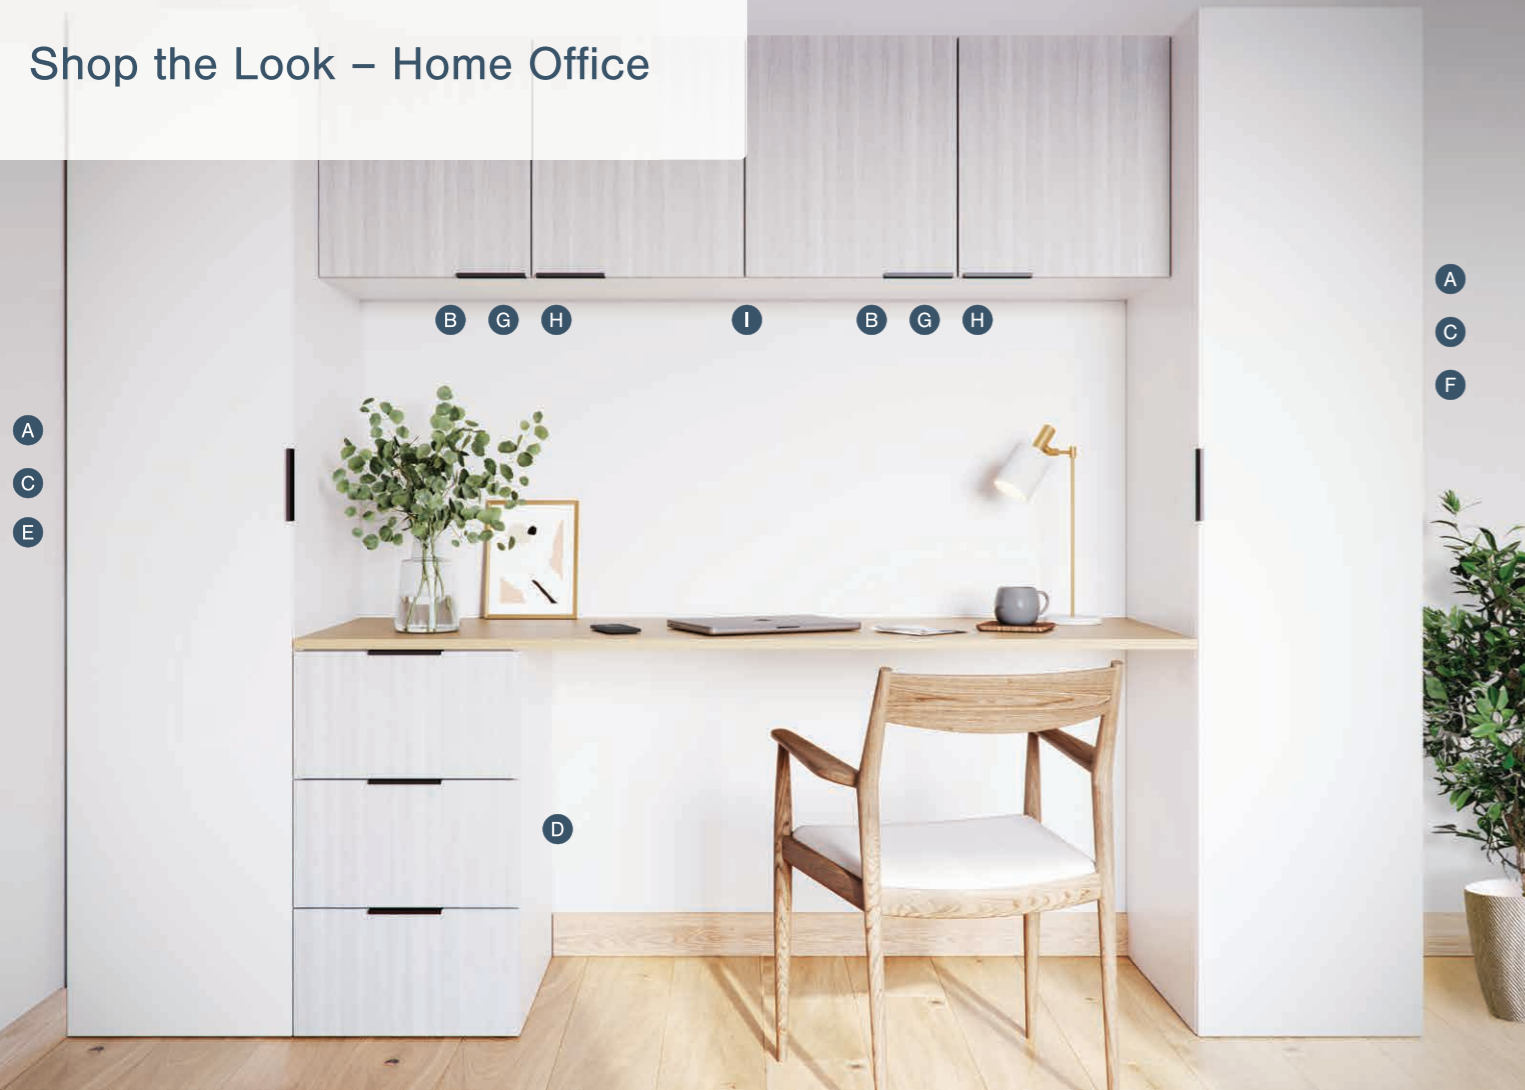

Shop the Look – Home Office