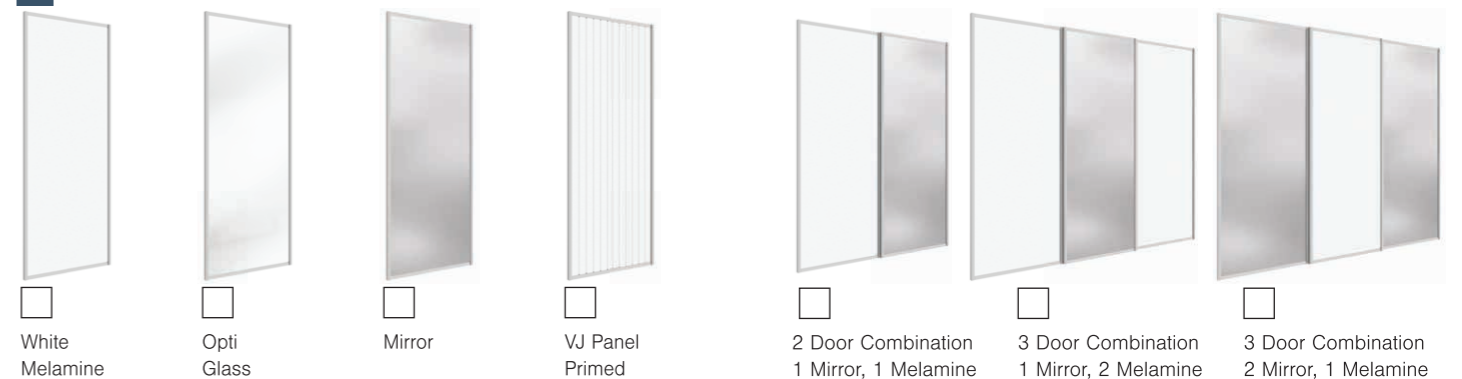

2 Choose Door Configuration (Tick as required)

2 Door (Includes double track) 3 Door (Includes triple track)
 Opening width 1200mm min – 2400mm max Opening width 1800mm min – 3600mm max

3 Choose Door Finish (Tick one)