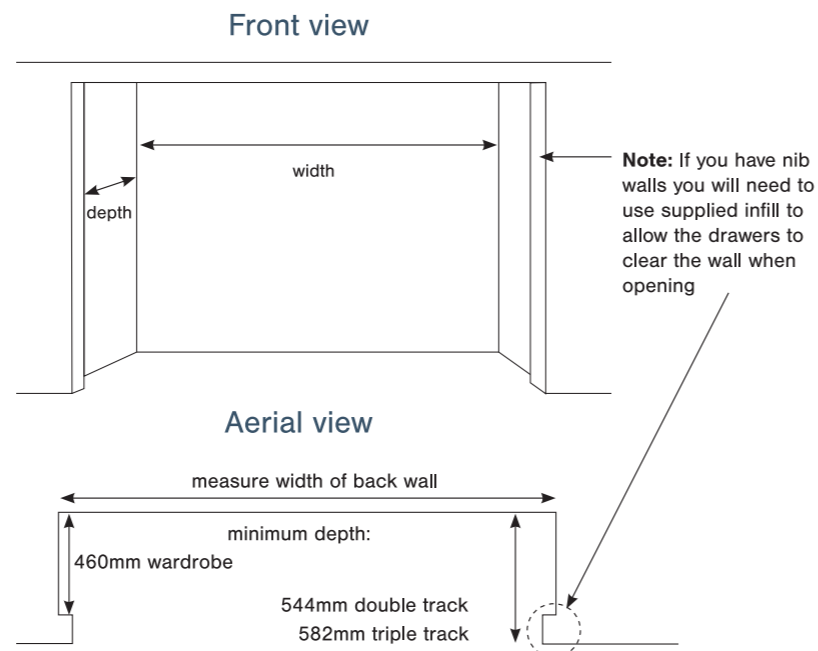

Useful Tips

- Most wardrobes are 600mm in depth
- A two-door double track is 82mm wide, this allows approximately 500mm of clear hanging space
- A three-door triple track is 125mm wide. A triple track can be used in a 600mm deep wardrobe, but hanging space will be slightly reduced
- For a four-door wardrobe, order 2x two-door packages.

1 Measure

How to Measure Built-In Wardrobes

Wardrobe Packages are available to suit any size opening up to 2400mm wide. All Packages are a standard height of 1850mm and depth of 455mm. Measure the depth of your opening to ensure it is a minimum of 460mm without custom doors. Measure width and select the Package that suits.

DEPTH 380mm		DEPTH 580mm			
WIDTH 600mm	WIDTH 900mm	WIDTH 450mm	WIDTH 600mm	WIDTH 750mm	WIDTH 900mm
HEIGHT 1536mm 2048mm		HEIGHT 2048mm			

*Selected in-store range only available in white and varies by store.