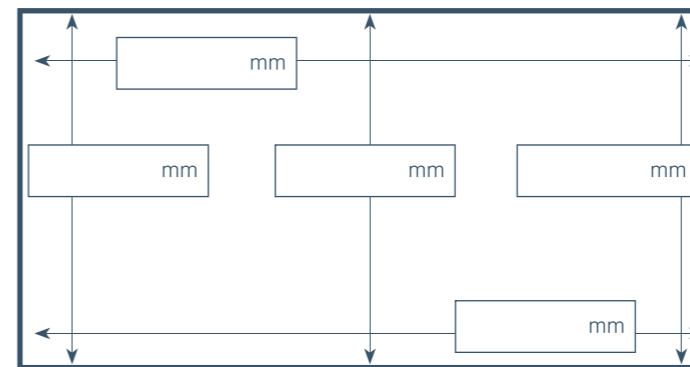

2 Choose Door Configuration (Tick as required)

2 Door (Includes double track) 3 Door (Includes triple track)
 Opening width 1200mm min – 2400mm max Opening width 1800mm min – 3600mm max

3 Choose Door Finish (Tick one)