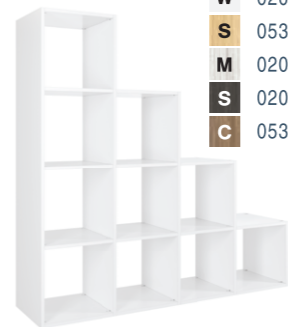

4-3-2-1 Stepped Unit
1424mm H
1424mm W
390mm D

- **W** 0202566
- **S** 0537248
- **M** 0202581
- **S** 0202575
- **C** 0537249