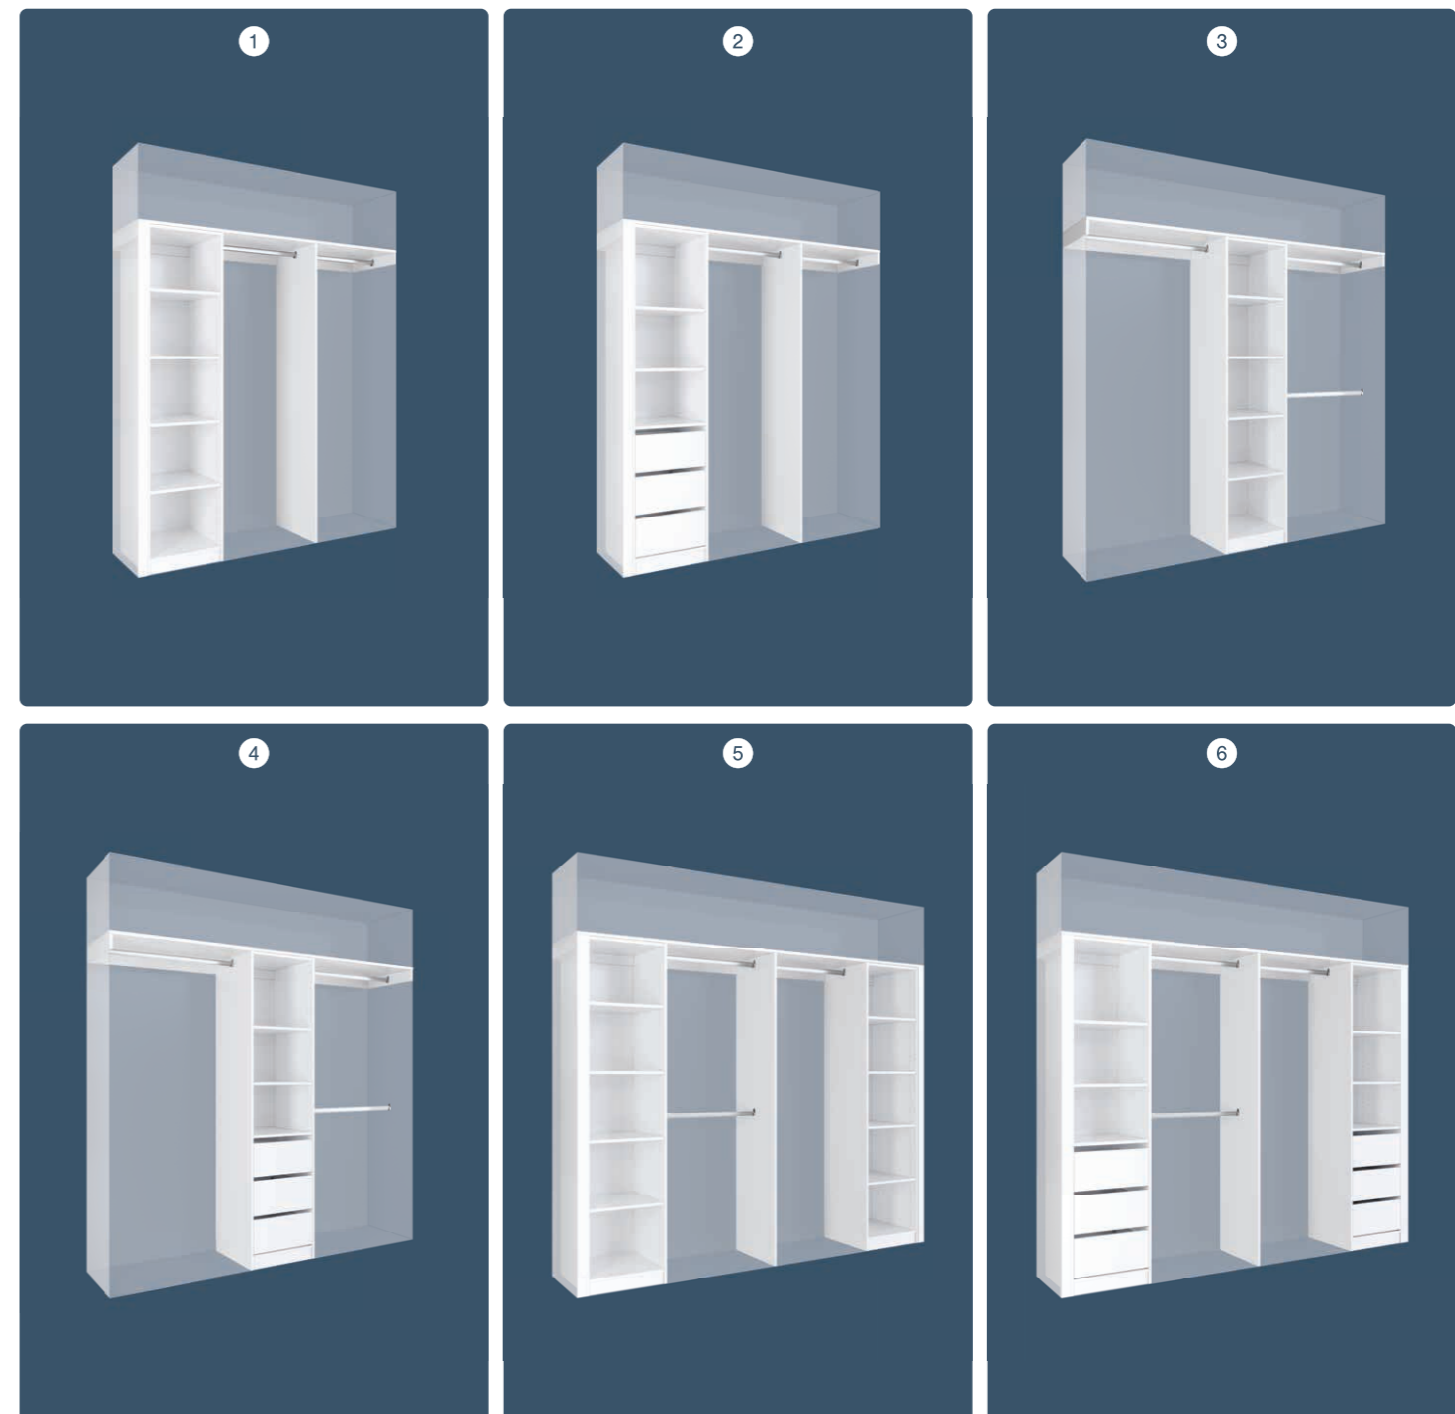

Pre-Selected Built-In Wardrobe Insert Packages

2

Built-In Wardrobe Packages

Select from 6 pre-designed wardrobe insert packages and add sliding doors to complete the look.

This product range features a **unique 450mm depth**, offering ideal storage within a standard built-in wardrobe space. Packages are designed for stand-alone installation and are not compatible with the Lugna Modular Storage range.

Wardrobe Packs p31

Sliding Doors and Tracks p36