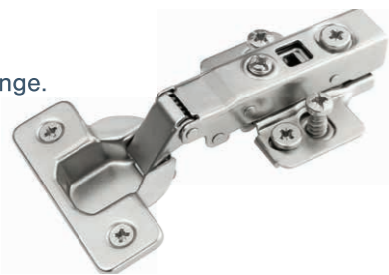

Lugna cabinet doors come with lip pull handles as standard.

Soft Close Hinges Hinges are sold separately.

110° Hinge
Our standard door hinge.

S 0597229

165° Hinge
Use when you want internal drawers behind your door.