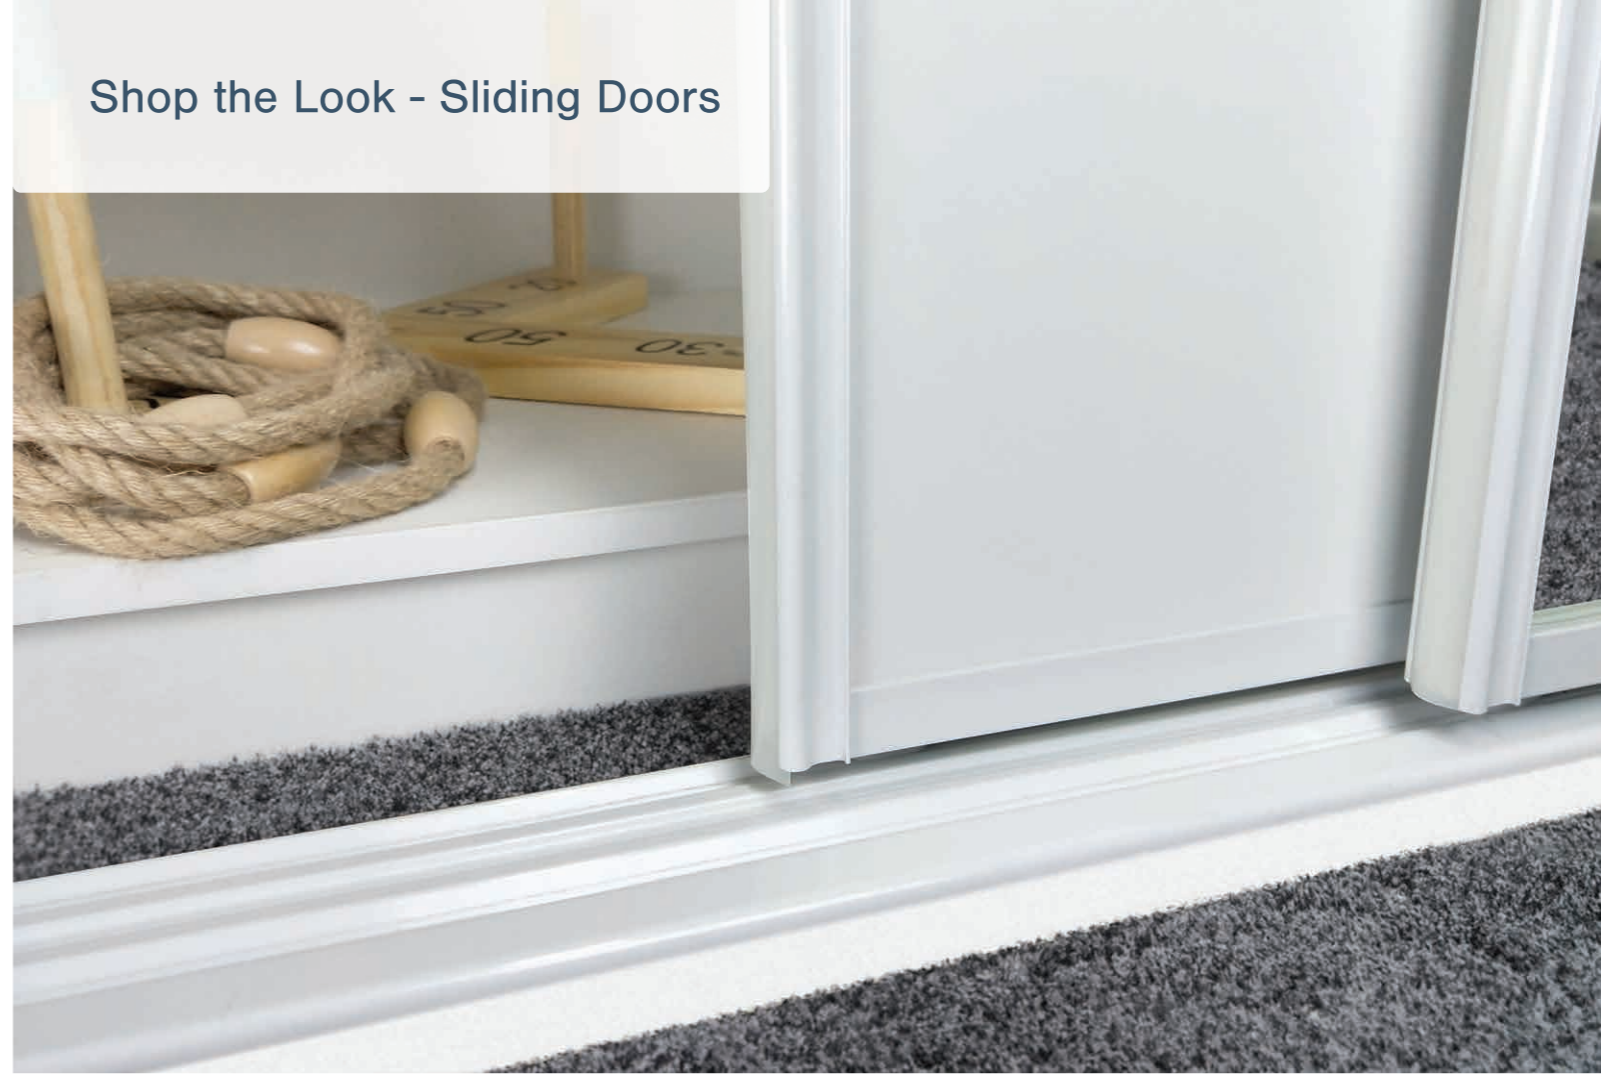

Shop the Look - Sliding Doors